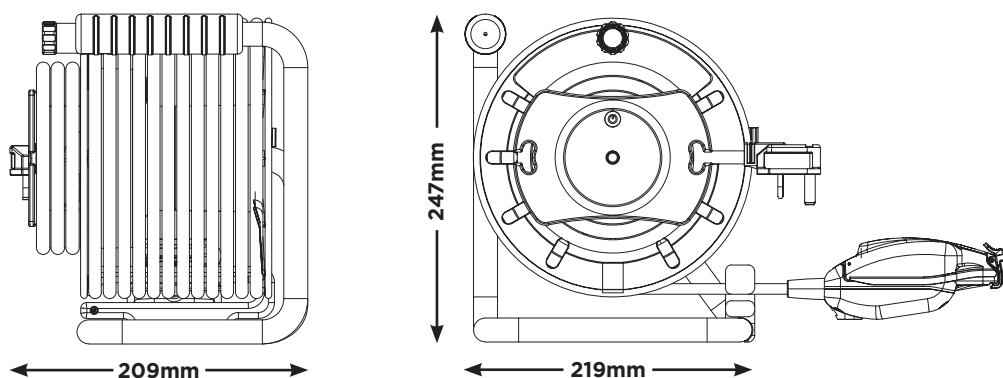

Technical Specification

25m + 3m Reverse Open Reel OMU2513FL3IP

Features

- » Innovative reverse reel, with weatherproof socket
- » Safety thermal cut-out
- » Power LED indicator
- » IP54 rated weatherproof socket
- » Compatible with wall mount bracket

Description

This innovative design allows you to wall mount the extension reel near the wall power outlet and extend the power socket closer to the required area. The drum's construction provides reliable protection when in use, transported or stored. The compact design is perfect for the home, garden and light industrial use. Using highly visible green cable, this 'reverse' extension reel provides an IP54 rated weatherproof 13 amp socket outlet. The drum includes an LED indicator, and has a built-in safety thermal cut-out for protection against overloading when fully reeled. Optional wall bracket available.

Line Diagrams

Technical Specifications

Standards	BS EN 61242. ASTA Approved
Maximum Load	720W/240V - Fully Wound 3120W/240V - Fully Unwound
Switch	Double Pole
Cable length	25+3m
Cable Size	Cable Size - 1.25mm ² (H05VV-F)

Lic 940

Product Information

Part No	OMU2513FL3IP	Qty	1
Type	Reverse Reel with Pull Out Socket	Shipping Carton Info (m)	H:0.27 x W:0.26 x D:0.27
Cable Type	PVC	CBM (m ³)	0.019
Cable Length (m)	25+3m	G.W (kg)	4.5
Amp	13	EAN Barcode	5015056526553
Product Dimensions (cm)	H:24.7 x W:22 x D:21	ITF Barcode	05015056526652